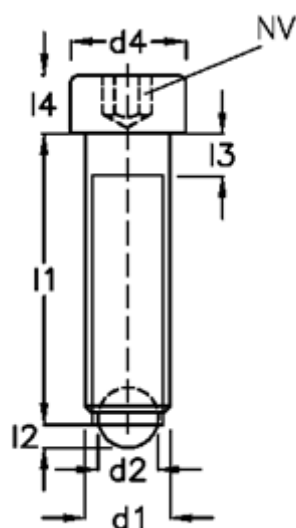

Data Sheet

Article number: 209276841

Description: E+G Screws with ball
GN 606-M12-50-AN

Measures

d1	= M12		l4 = 12
d2	= 8.0		
d3	= 7.2		
d4	= 18		
Internal hexagon	= 10.0		
l1	= 50		
l2	= 2.0		
l3	= 5.0		